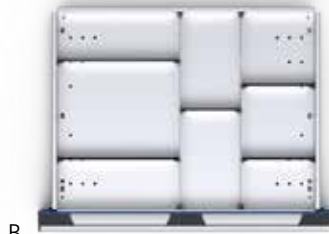

cubio | Dividers 650 Wide x 525 Deep Cabinet / Cupboard (525 x 400 internal)

650mm Wide x 525mm Deep Metal Dividers

B

Model	Total Compartments	Qty of Compartments			75mm Drawer		100 / 125mm Drawer		150mm+ Drawer	
		125	150	250	Order Ref.		Order Ref.		Order Ref.	
A	7	3	2	2	43020717.51		43020718.51		43020719.51	
B	8	2	3	3	43020634.51		43020636.51		43020638.51	
C	9	6	3		43020635.51		43020637.51		43020639.51	

650mm Wide x 525mm Deep Plastic Boxes

Model	Qty of Boxes	Quantity of Boxes							75mm Drawer		100mm+ Drawer	
		50 x 50	50 x 75	75 x 75	75 x 150	100 x 150	150 x 150	300 x 150	Order Ref.		Order Ref.	
D	10		2		2	3		3	/		43020756	
E	14		2	2	1	3	6		43020796		43020757	
F	24		14	4			6		43020797		43020758	

650mm Wide x 525mm Deep Plastic Troughs

Model	Total Compartments	Qty of Troughs			Trough Dividers			75mm+ Drawer	
		70	45	33	70	45	33	Order Ref.	
G	27	2	3	4	4	6	8	43020007	
H	24	2	6		4	12		43020008	
I	33		3	8		6	16	43020009