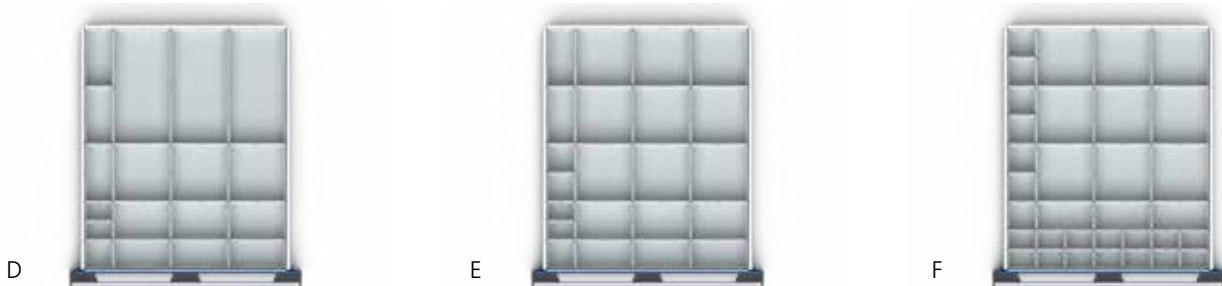

650mm Wide x 750mm Deep Plastic Boxes

Model	Qty of Boxes	Quantity of Boxes							75mm Drawer		100mm+ Drawer	
		50 x 50	50 x 75	75 x 75	75 x 150	100 x 150	150 x 150	300 x 150	Order Ref.		Order Ref.	
D	18		2	1	6	3	3	3	/		43020762	
E	22		2	3	5	3	9		43020800		43020763	
F	33		14	7	3		9		43020801		43020764