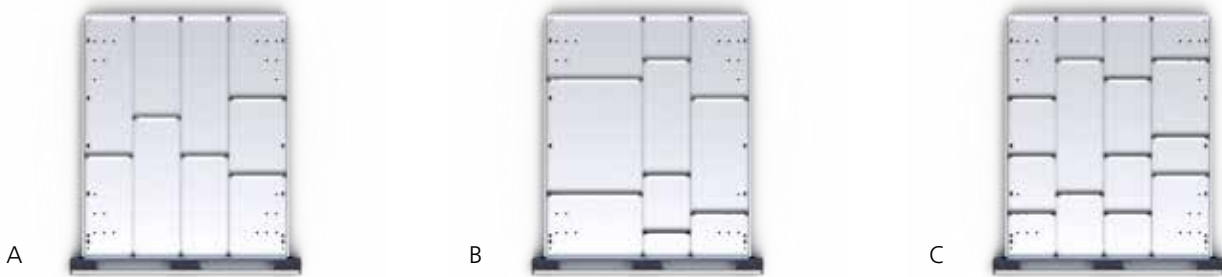

cubio | Dividers 650 Wide x 750 Deep Cabinet / Cupboard (525 x 625 internal)

650mm Wide x 750mm Deep Metal Dividers

Model	Total Compartments	Qty of Compartments			75mm Drawer		100 / 125mm Drawer		150mm+ Drawer	
		125	150	250	Order Ref.		Order Ref.		Order Ref.	
A	9	6	3		43020647.51		43020649.51		43020651.51	
B	10	4	3	3	43020646.51		43020648.51		43020650.51	
C	15	11	4		43020723.51		43020724.51		43020725.51