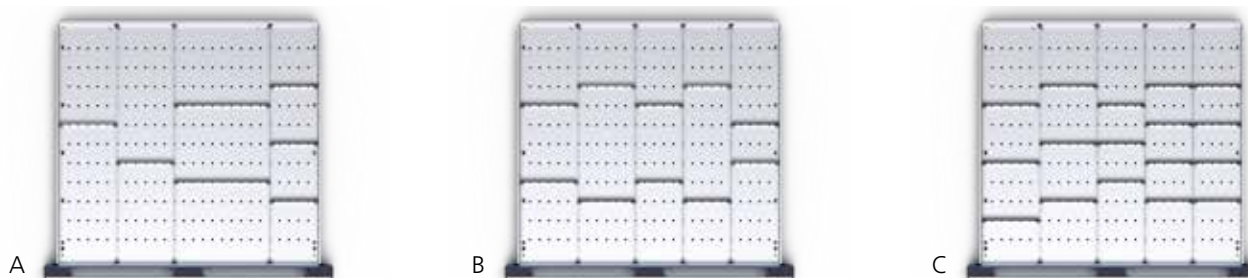

cubio | Dividers 800 Wide x 750 Deep Cabinet / Cupboard (675 x 625 internal)

800mm Wide x 750mm Deep Metal Dividers

Model	Total Compartments	Qty of Compartments			75mm Drawer		100 / 125mm Drawer		150mm+ Drawer	
		125	150	250	Order Ref.		Order Ref.		Order Ref.	
A	11	4	4	3	43020664.51		43020666.51		43020668.51	
B	15	9	6		43020665.51		43020667.51		43020669.51	
C	22	14	8		43020732.51		43020733.51		43020734.51